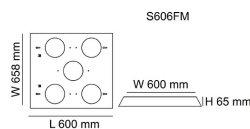

SURFACE MOUNTED FRAME S-FM

LED panel installation type S-FM surface mounted frame

Application

Designed for commercial interior office spaces

Design Specifications

- Pressed steel base
- Quality powder coated finish
- Will accommodate ESS102 plug base

Technical Specification

Model No.	Description	Body Colour
S306FM	SURFACE MOUNTED FRAME 306 SIZE	WHITE
S312FM	SURFACE MOUNTED FRAME 312 SIZE	WHITE
S606FM	SURFACE MOUNTED FRAME 606 SIZE	WHITE
S612FM	SURFACE MOUNTED FRAME 612 SIZE	WHITE

Dimensions

S612FM

S606 FM

S312 FM