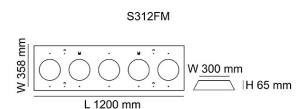

SURFACE MOUNTED FRAME S-FM

LED panel installation type S-FM surface mounted frame

Application

Designed for commercial interior office spaces

Design Specifications

- Pressed steel base
- Quality powder coated finish
- Will accommodate ESS102 plug base

Technical Specification

Model No.	Description	Body Colour
S306FM	SURFACE MOUNTED FRAME 306 SIZE	WHITE
S312FM	SURFACE MOUNTED FRAME 312 SIZE	WHITE
S606FM	SURFACE MOUNTED FRAME 606 SIZE	WHITE
S612FM	SURFACE MOUNTED FRAME 612 SIZE	WHITE

Dimensions

S612FM

S606 FM

S312 FM