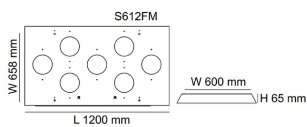

Dimensions

S612FM

S606 FM